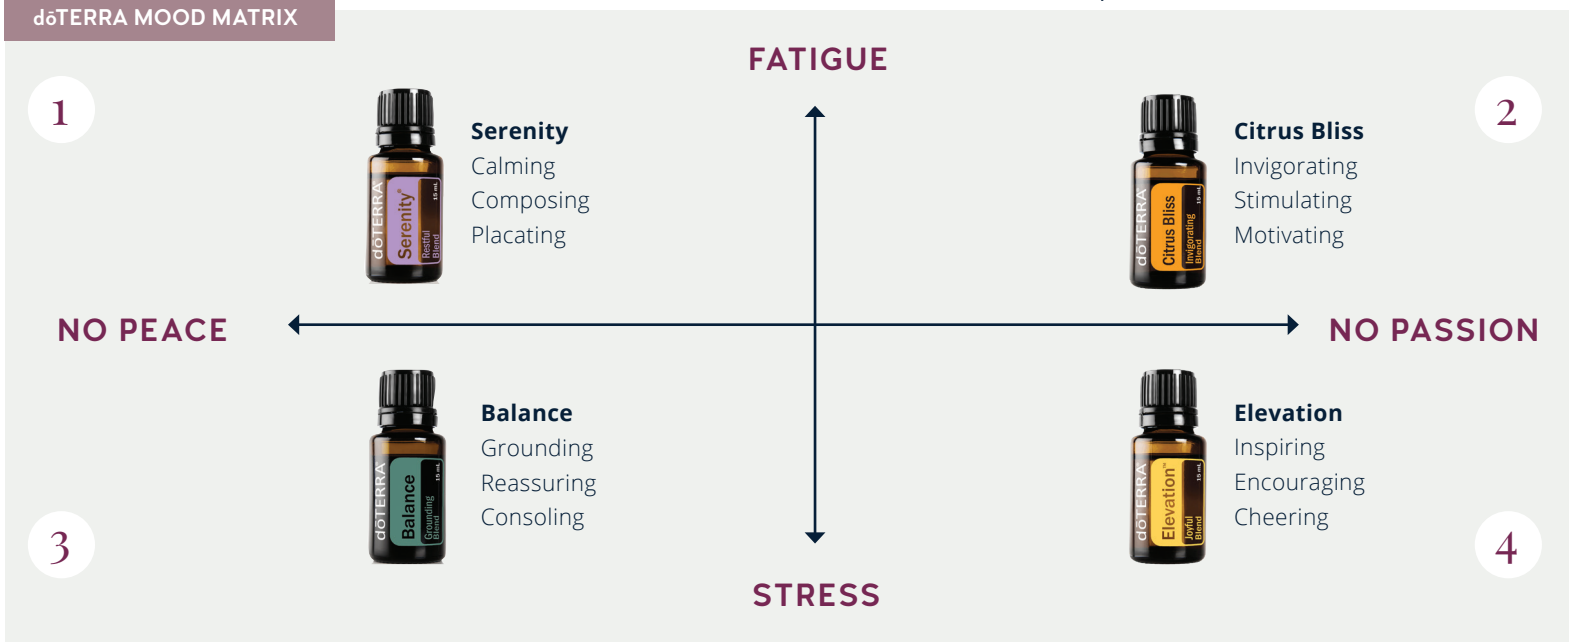

FRANKINCENSE

- Prized for soothing & settling the mind
- Eases hyperactivity

VETIVER

- Natural tranquilizer
- Stops mind chatter

BERGAMOT

- Calms agitation & stress
- Natural sedative

ROMAN CHAMOMILE

- Calming & relaxing
- Soothes & clears the mind

STRESS, SLEEP & Emotions

dōTERRA MOOD MATRIX

ADAPTIV COLLECTION

diffuser blend recipes:

- Adaptiv
- Wild Orange

- Balance
- Wild Orange

- Citrus Bliss
- Sandalwood
- Grapefruit
- Elevation

- Forgive
- Balance
- Breathe

- Peace
- Balance
- Vetiver

sample wellness box (LRP):

\$145

131 PV¹

Adaptiv System \$82.00 / 70 PV

Wild Orange \$10.00 / 10 PV

Copaiba Softgels \$32.00 / 30 PV

Balance \$21.00 / 21 PV